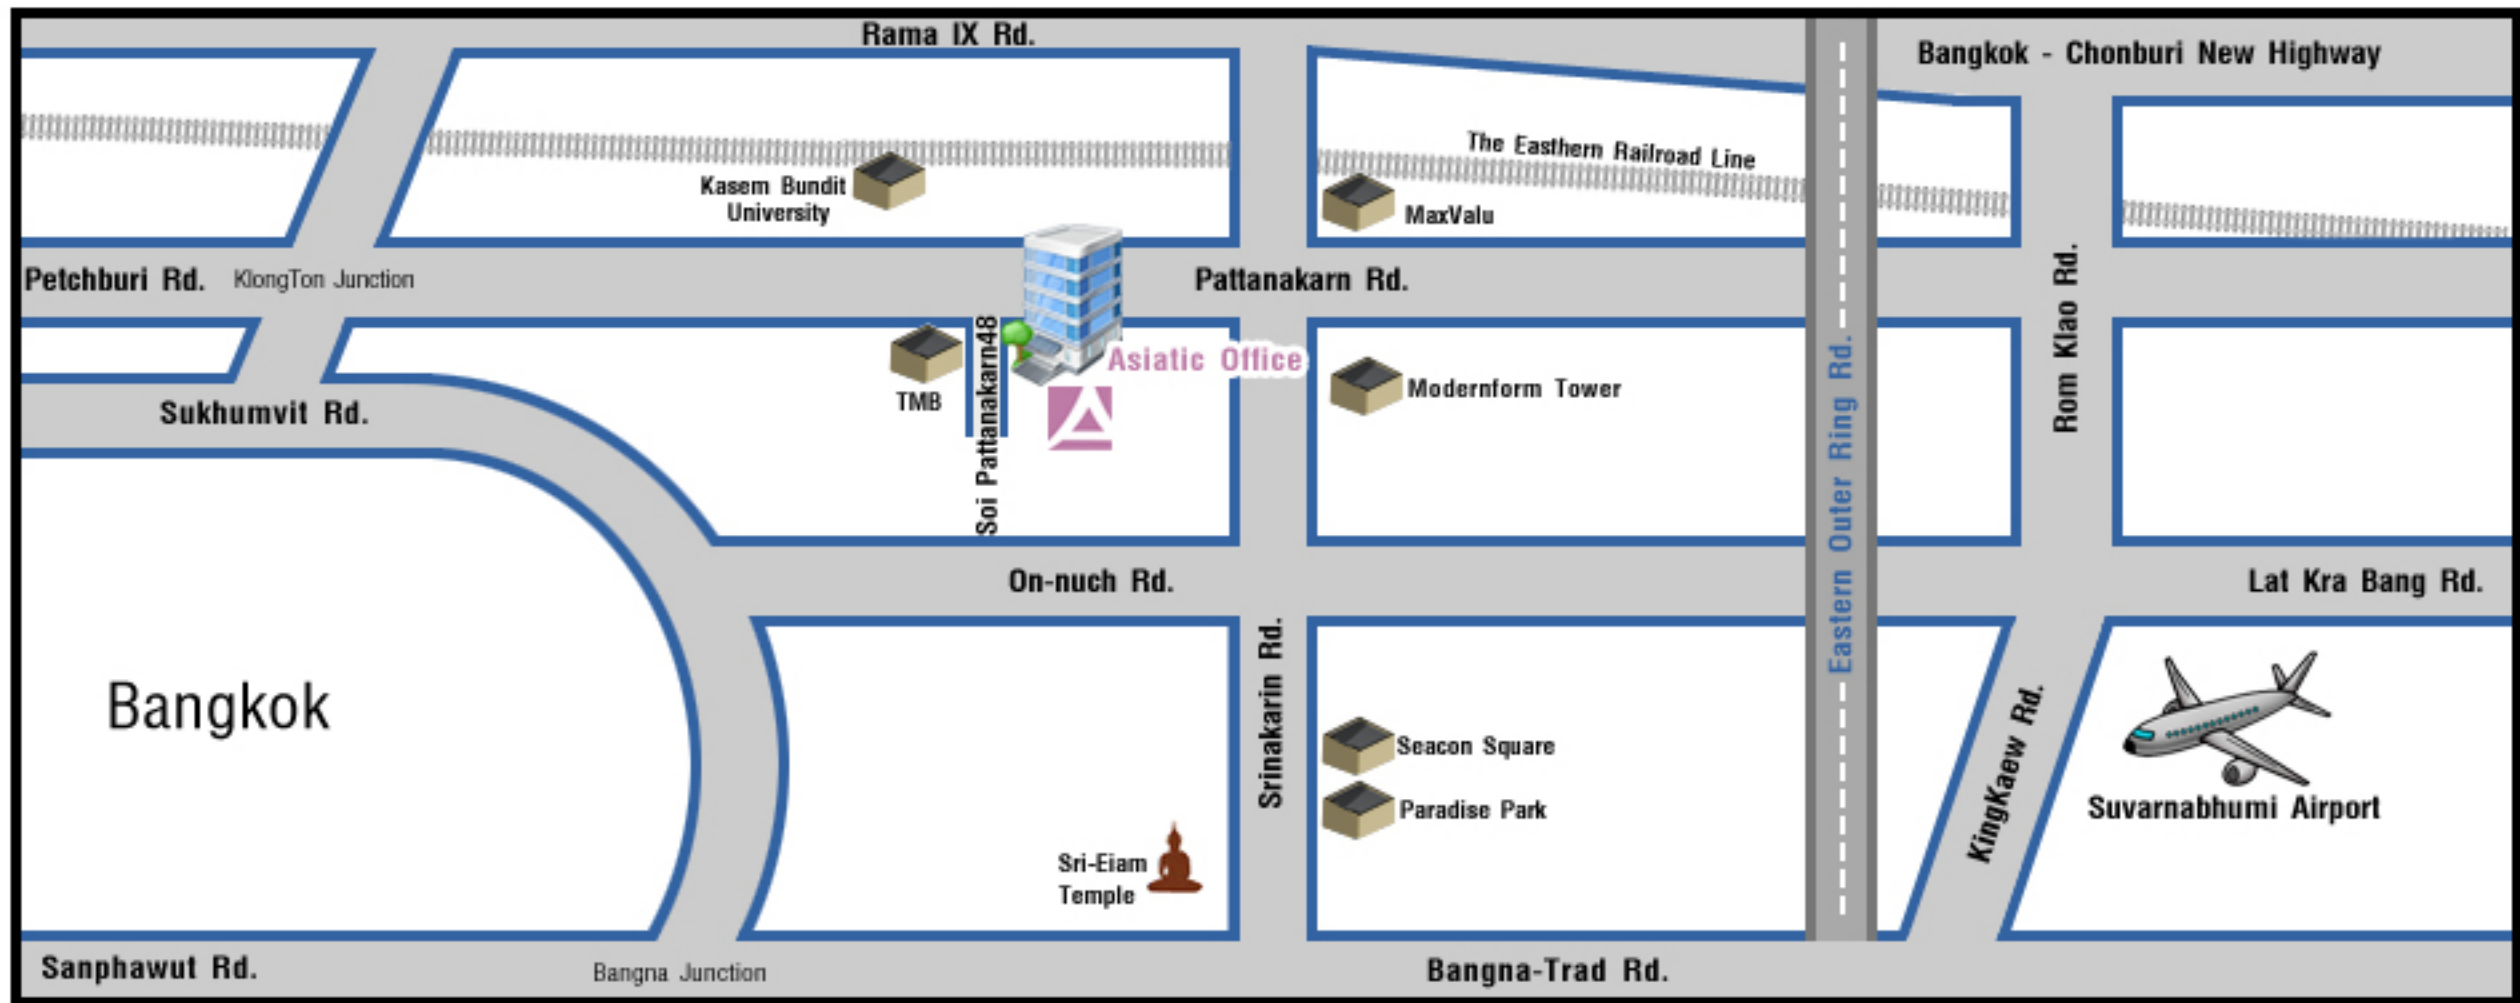

MAP

Information :

Bus : 11, 133, 206, 517, Metro Bus.35

Address :

Asiatic Agro Industry Co., Ltd. (Head Office)

1526-1540 Soi Pattanakarn 48, Pattanakarn Rd., Suanluang, Bangkok 10250 Thailand

Tel : 66 (0) 2722-9377

Fax : 66 (0) 2722-9389

Information :

From Bangkok take Rama II road heading PakThor
Cross Mae-Klong River Bridge (Phra Phuttha Loet La Naphalai Bridge) After 15-16 KM.,
(Between 77th-78th milestone). Turn left at onto small road beside Bangchak Gas Station.
Continue along the road for 1.2 KM. Turn left into Asiatic Factory.