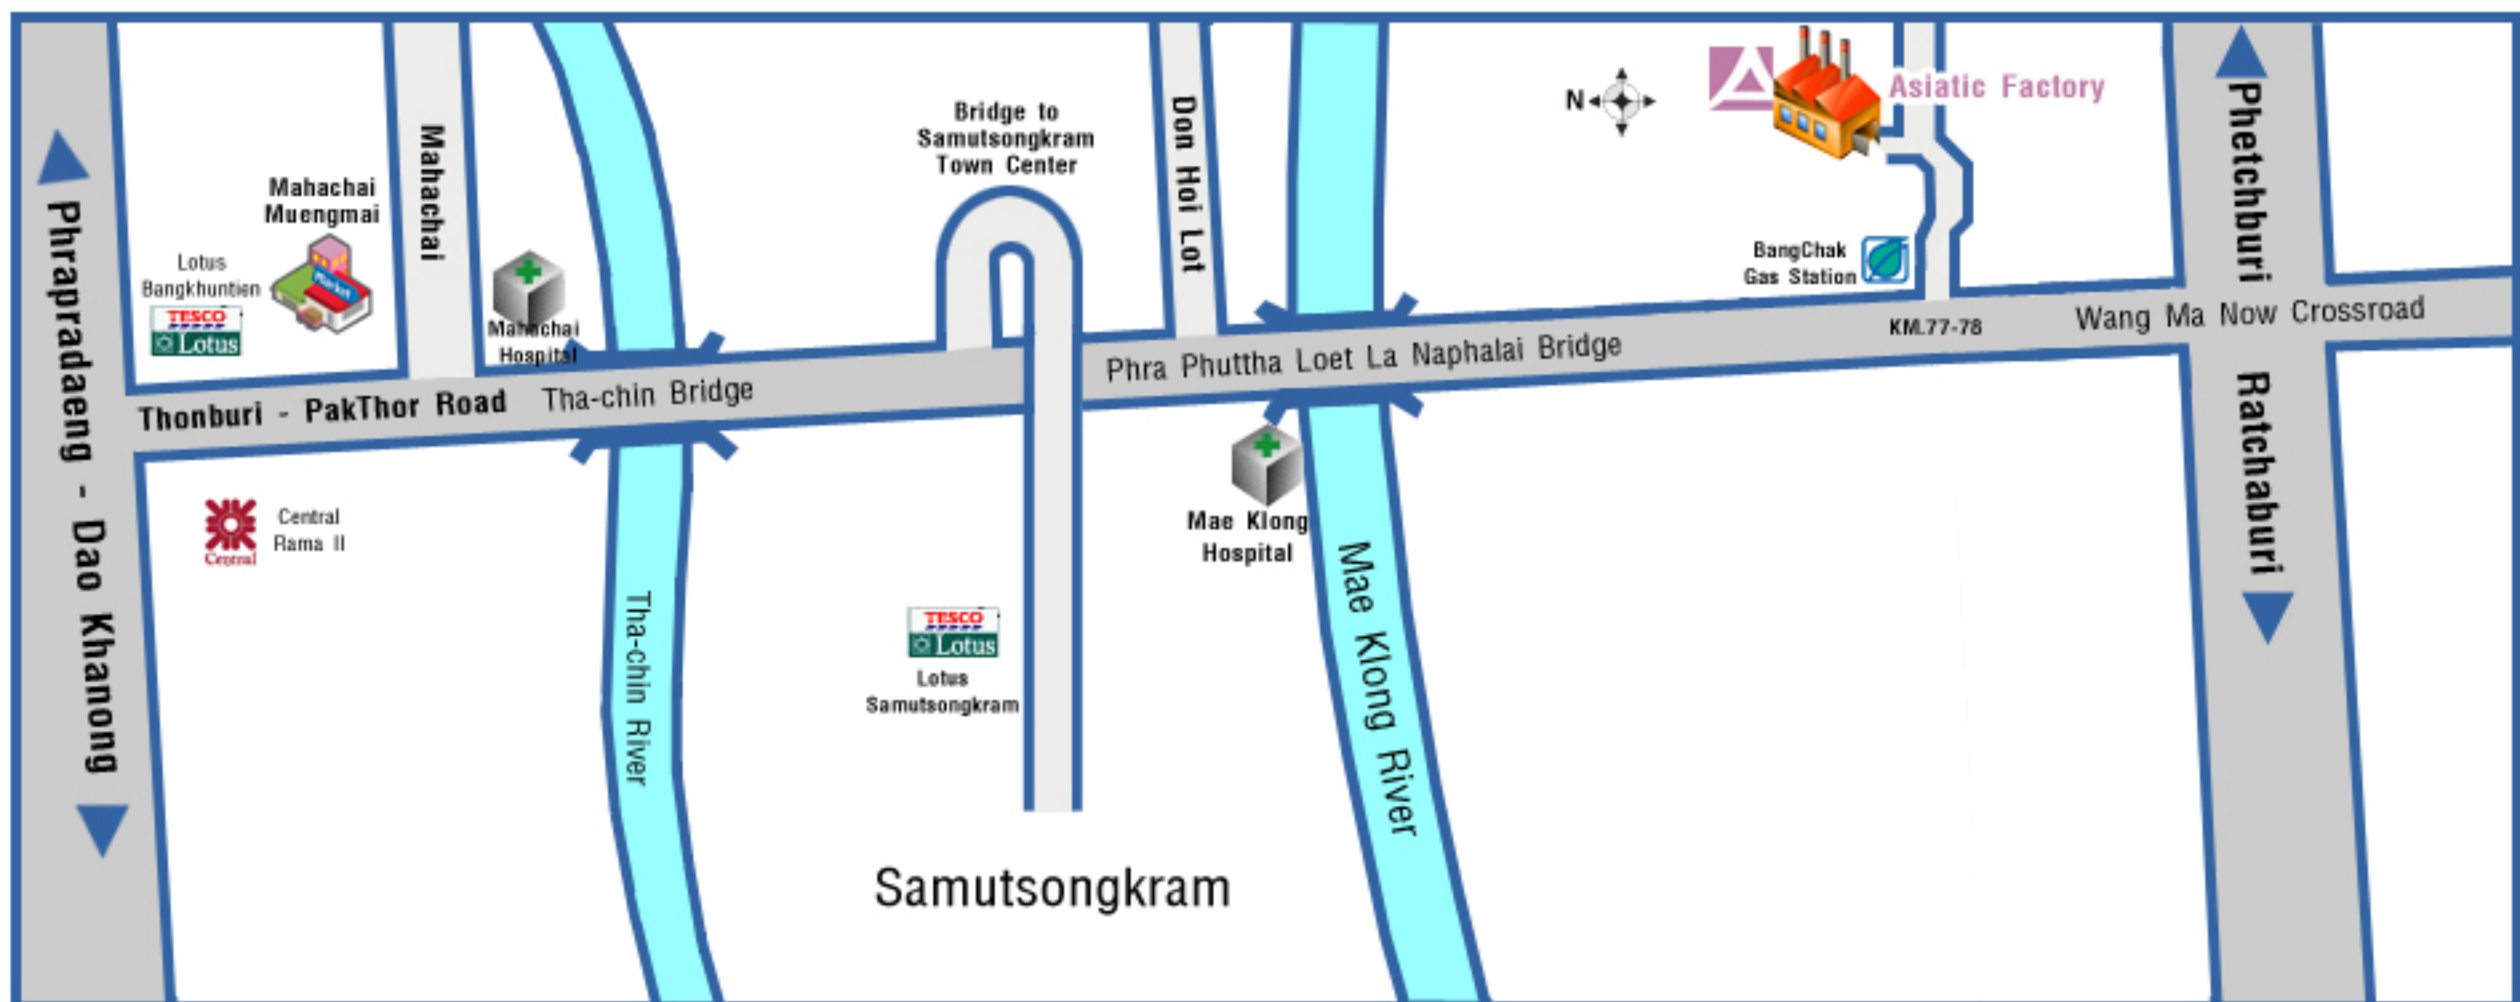

MAP

Information :

Bus : 11, 133, 206, 517, Metro Bus.35

Address :

Asiatic Agro Industry Co., Ltd. (Head Office)

1526-1540 Soi Pattanakarn 48, Pattanakarn Rd., Suanluang, Bangkok 10250 Thailand

Tel : 66 (0) 2722-9377

Fax : 66 (0) 2722-9389

Information :

From Bangkok take Rama II road heading PakThor
Cross Mae-Klong River Bridge (Phra Phuttha Loet La Naphalai Bridge) After 15-16 KM.,
(Between 77th-78th milestone). Turn left at onto small road beside Bangchak Gas Station.
Continue along the road for 1.2 KM. Turn left into Asiatic Factory.