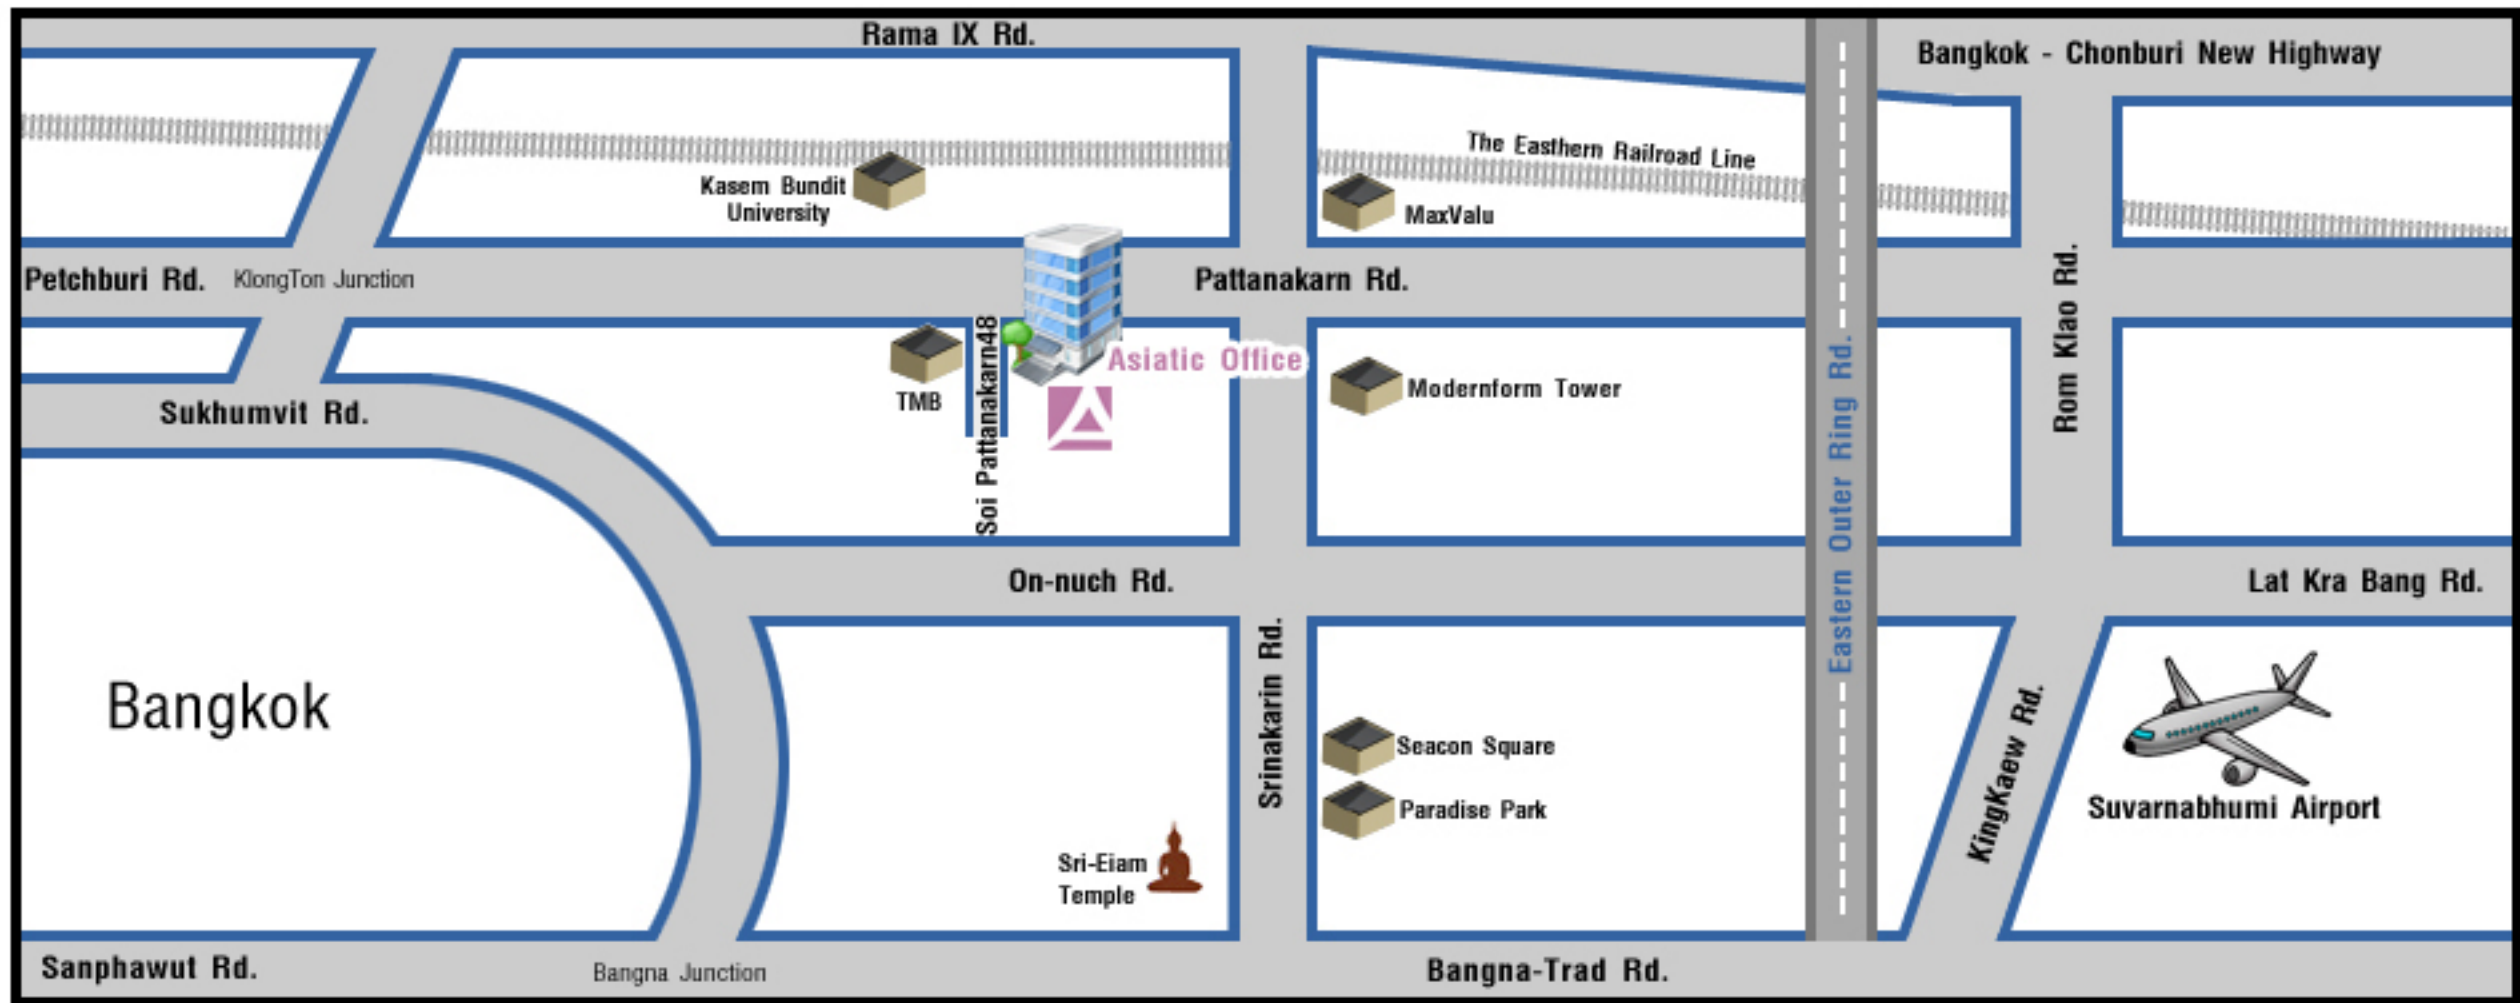

# MAP

**Information :**

Bus : 11, 133, 206, 517

**Address :**

**Asiatic Agro Industry Co., Ltd. (Head Office)**

1526-1540, Soi Phatthanakan 48, Phatthanakan Road, Phatthanakan Sub-District, Suan Luang District, Bangkok 10250, Thailand

Tel : 66 (0) 2722-9377

Fax : 66 (0) 2722-9389

**Information :**

From Bangkok take Rama II road heading PakThor  
Cross Mae-Klong River Bridge (Phra Phuttha Loet La Naphalai Bridge) After 15-16 KM.,  
(Between 77<sup>th</sup>-78<sup>th</sup> milestone). Turn left at onto small road beside Bangchak Gas Station.  
Continue along the road for 1.2 KM. Turn left into Asiatic Factory.