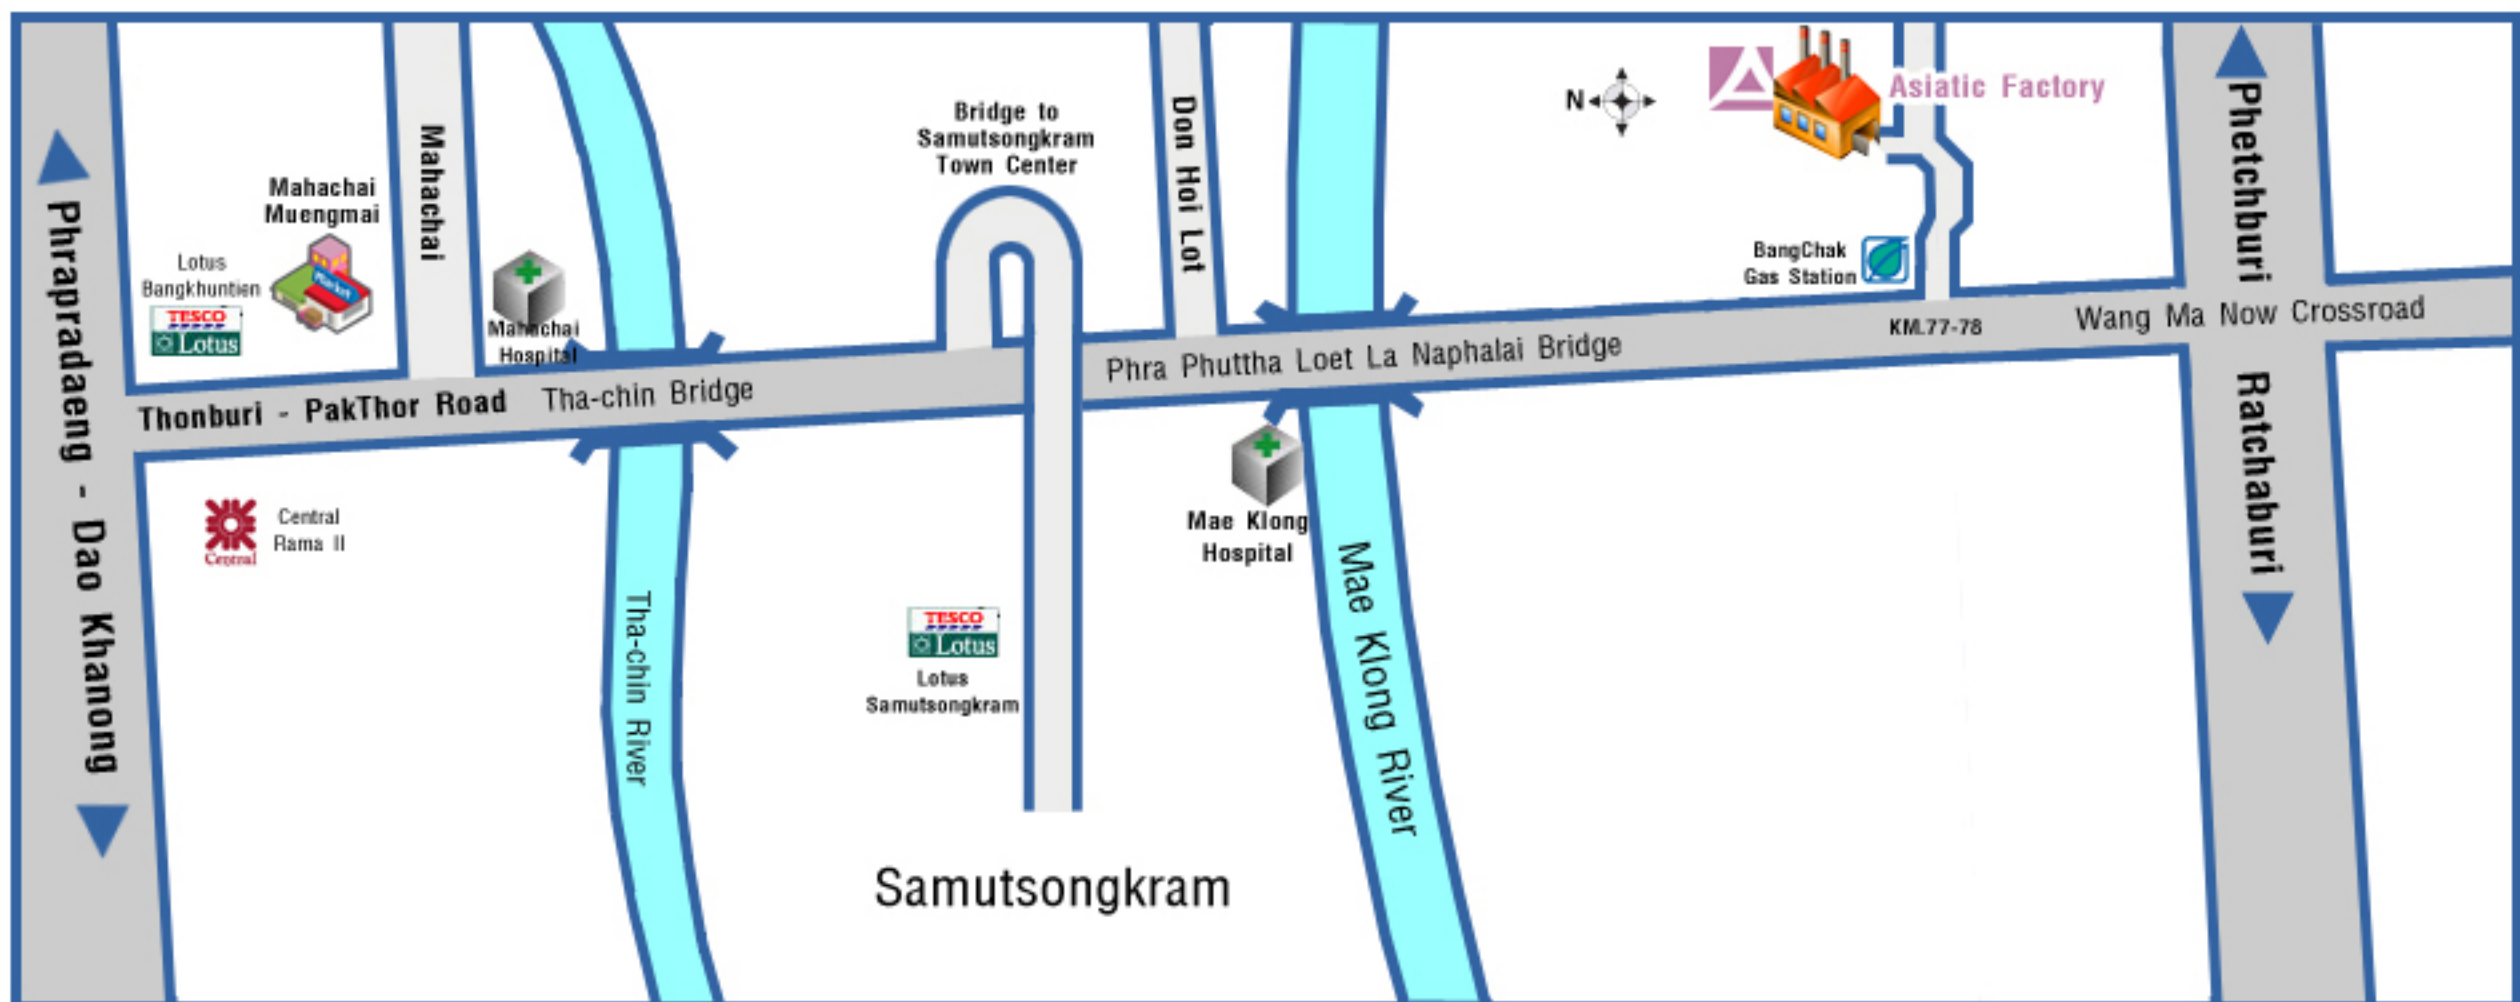

# MAP

**Information :**

Bus : 11, 133, 206, 517

**Address :**

**Asiatic Agro Industry Co., Ltd. (Head Office)**

1526-1540, Soi Phatthanakan 48, Phatthanakan Road, Phatthanakan Sub-District, Suan Luang District, Bangkok 10250, Thailand

Tel : 66 (0) 2722-9377

Fax : 66 (0) 2722-9389

**Information :**

From Bangkok take Rama II road heading PakThor  
Cross Mae-Klong River Bridge (Phra Phuttha Loet La Naphalai Bridge) After 15-16 KM.,  
(Between 77<sup>th</sup>-78<sup>th</sup> milestone). Turn left at onto small road beside Bangchak Gas Station.  
Continue along the road for 1.2 KM. Turn left into Asiatic Factory.